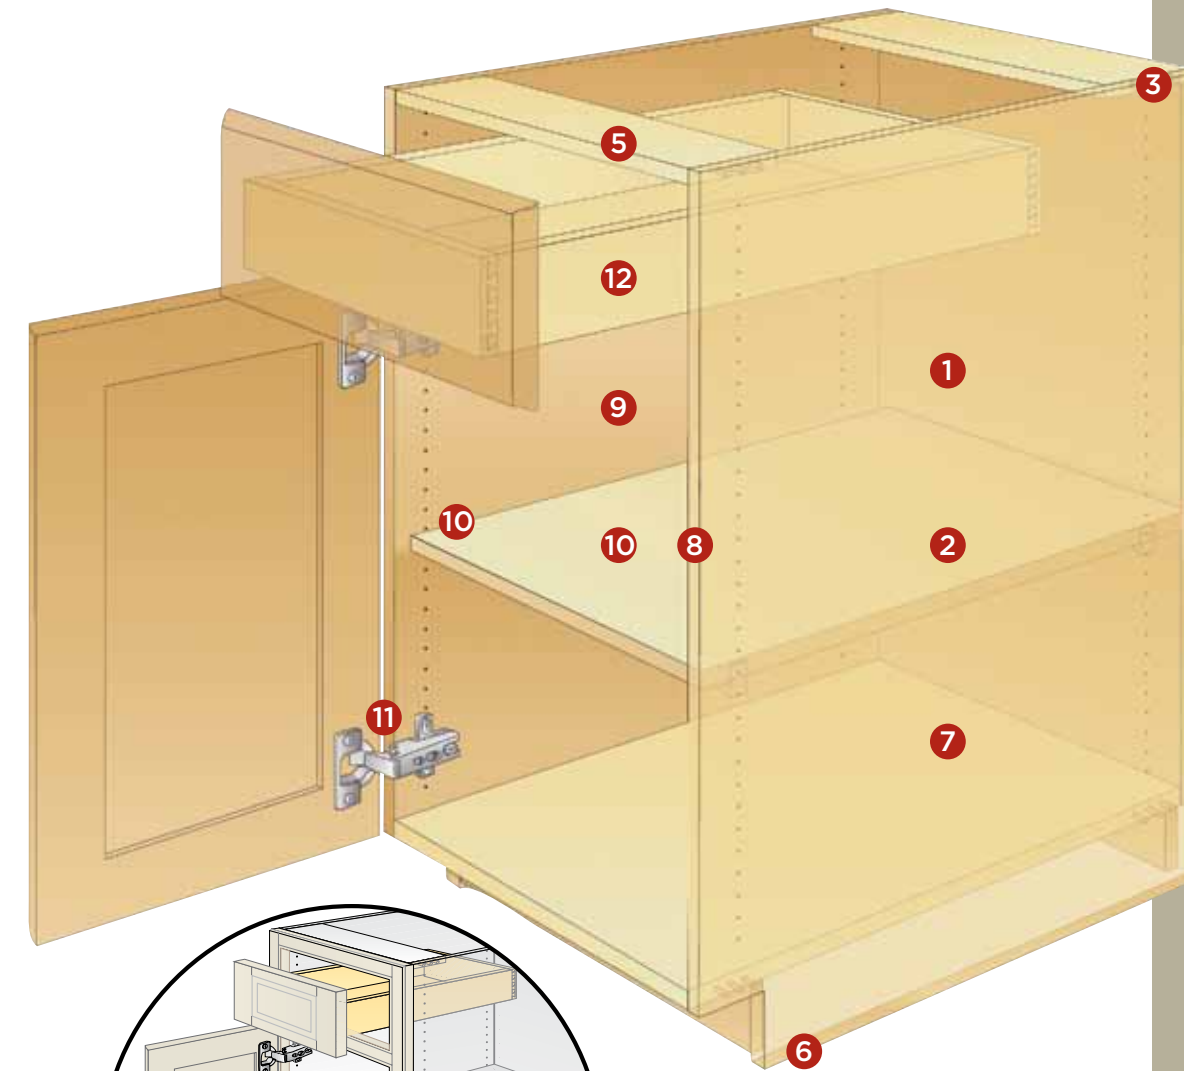

DARLINGTON INSET DOOR AND DRAWER WITH FRAME

VISION ADVANTAGES

- EUROTEK VENEER IS UNAFFECTED BY CLIMATE AND COLOR VARIATIONS
- WOOD DOVETAIL DRAWERS & PULL-OUTS WITH FULL-EXTENSION, UNDERMOUNT GLIDES & OPTIONAL SOFT CLOSE
- DELIVERS IN AN AVERAGE OF 3 TO 4 WEEKS
- 6-WAY-ADJUSTABLE CLIP-ON HINGES FOR PRECISE DOOR ALIGNMENT
- ALL HINGES AND GLIDES COVERED BY A LIMITED LIFETIME WARRANTY
- DARLINGTON: THE HOTTEST INSET DOOR STYLE AT HALF THE COST OF PAINTED WOOD DOORS
- UNOBSTRUCTED ACCESS
- ADJUSTABLE FULL-DEPTH SHELVES FOR MORE STORAGE SPACE
- FLUSH FINISHED ENDS FOR A FURNITURE-LIKE APPEARANCE AND EASY INSTALLATION
- EASY-TO-CLEAN MELAMINE INTERIORS
- COMPREHENSIVE SELECTION OF MATCHING MOLDINGS
- OVER 40 CONVENIENCE ACCESSORIES
- CREATE-A-CABINET PROGRAM ALLOWS MODIFICATIONS WITHOUT INCREASING LEAD TIMES
- EASY TO INSTALL
- MADE IN THE U.S.A.
- 100-YEAR LIMITED WARRANTY