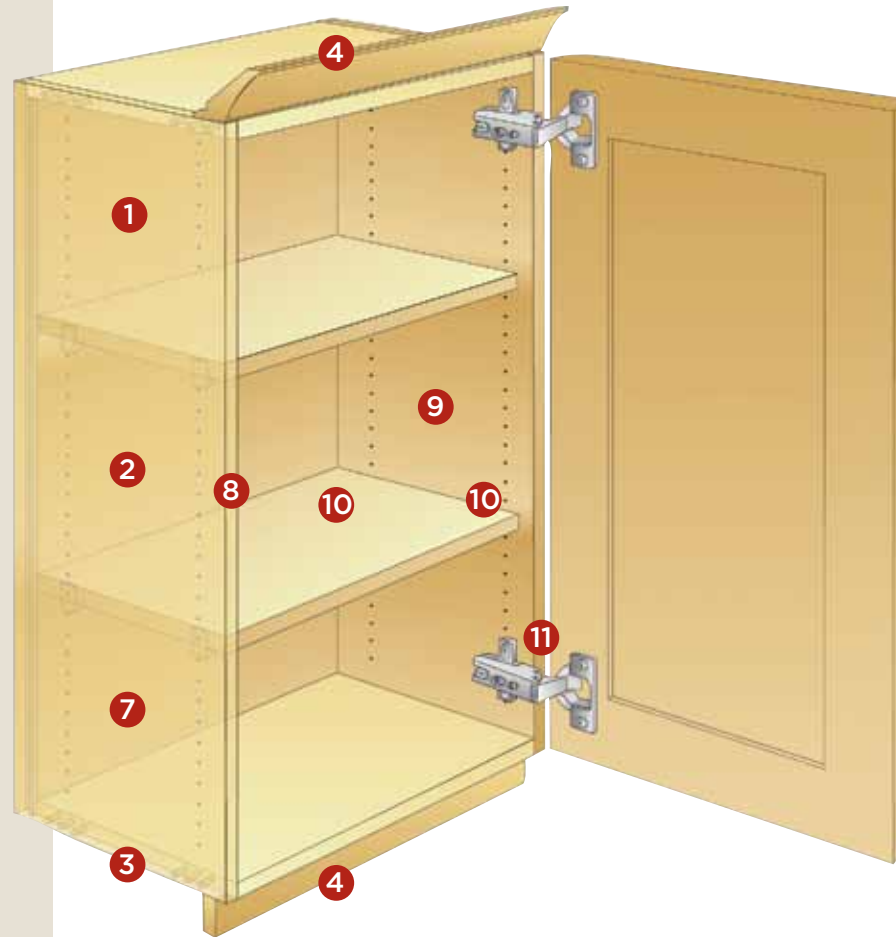

ULTRACRAFT VISION PERFORMANCE CONSTRUCTION

- 1 CABINET BOX IS MANUFACTURED WITH ENVIRONMENTALLY-FRIENDLY, 5/8"-THICK, EPP-CERTIFIED ENGINEERED WOOD.
- 2 DOWEL-AND-GLUE JOINERY AND FULLY-CAPTURED, MACHINE-FITTED BACK PANEL

- 3 FLUSH BOTTOM, TOP, AND FINISHED ENDS FOR A FURNITURE-LIKE APPEARANCE AND EASY INSTALLATION
- 4 OPTIONAL FOOTED MOLDINGS AND LIGHT RAILS SECURE TO FLUSH TOPS AND BOTTOMS OF WALL CABINETS
- 5 FULL-WIDTH STRETCHERS FRONT AND REAR PROVIDE SOLID SUPPORT AND MOUNTING SURFACE FOR COUNTER TOPS
- 6 TOE-SPACE BLOCKING FRONT AND REAR PROVIDES STRENGTH FOR OPTIONAL COORDINATING TOE KICK COVER
- 7 EXTERIOR TOPS, BOTTOMS AND UNFINISHED ENDS ARE COVERED IN NEUTRAL WOODGRAIN MELAMINE, PROVIDING COMPLETE COVERAGE OF THE ENGINEERED WOOD CORE; FINISHED ENDS, INTERIORS AND PANELS ARE COVERED IN COLOR-COORDINATED MATERIAL
- 8 FRONT EDGES HAVE COORDINATING PVC EDGE BANDING; TOPS, BOTTOMS, AND BACKS OF END PANELS ARE ALSO EDGE BANDED

- 9 STANDARD INTERIOR IS NEUTRAL WOODGRAIN MELAMINE; OPTIONAL COORDINATING INTERIOR ON CABINETS WITH VISIBLE INTERIORS
- 10 SHELVING IS 5/8"-THICK, ADJUSTABLE, FULL-DEPTH SHELVING WITH EDGE BANDING AND METAL SHELF CLIPS
- 11 HINGES ARE STEEL, FULLY-CONCEALED, CLIP-ON/OFF, SELF-CLOSING, 107°, 6-WAY-ADJUSTABLE HINGE WITH A LIFETIME MANUFACTURER'S WARRANTY; SOFT-CLOSE CLIP-ONS OPTIONAL
- 12 WOOD DOVETAIL DRAWER: 5/8"-THICK, DOVETAILED SIDES AND BACK, 1/4"-THICK, FULLY-CAPTURED BOTTOM, AND FULL-EXTENSION, 75-POUND-RATED TANDEM, UNDERMOUNT GLIDES. OPTIONAL SOFT CLOSE ALLOWS DRAWER TO CLOSE QUIETLY WITH JUST A TOUCH. WOOD DOVETAIL PULL-OUTS, WITH OR WITHOUT SOFT CLOSE, ARE AVAILABLE AS AN UPGRADE