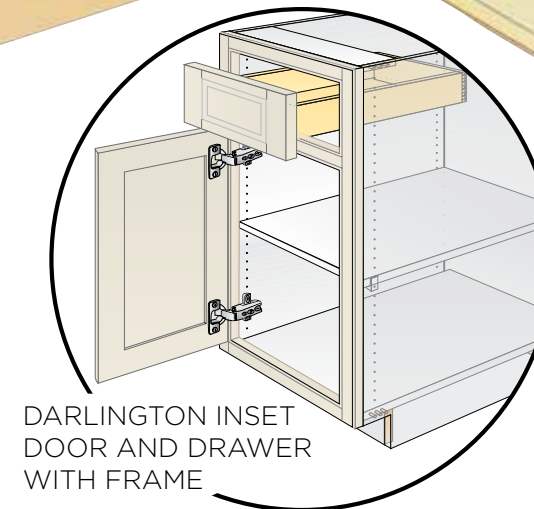

DARLINGTON INSET DOOR AND DRAWER WITH FRAME

VISION ADVANTAGES

- EUROTEK VENEER IS UNAFFECTED BY CLIMATE AND COLOR VARIATIONS
- WOOD DOVETAIL DRAWERS & PULL-OUTS WITH FULL-EXTENSION, UNDERMOUNT GLIDES & OPTIONAL SOFT CLOSE
- DELIVERS IN AN AVERAGE OF 3 TO 4 WEEKS
- 6-WAY-ADJUSTABLE CLIP-ON HINGES FOR PRECISE DOOR ALIGNMENT
- ALL HINGES AND GLIDES COVERED BY A LIMITED LIFETIME WARRANTY
- DARLINGTON: THE HOTTEST INSET DOOR STYLE AT HALF THE COST OF PAINTED WOOD DOORS
- UNOBSTRUCTED ACCESS
- ADJUSTABLE FULL-DEPTH SHELVES FOR MORE STORAGE SPACE
- FLUSH FINISHED ENDS FOR A FURNITURE-LIKE APPEARANCE AND EASY INSTALLATION
- EASY-TO-CLEAN MELAMINE INTERIORS
- COMPREHENSIVE SELECTION OF MATCHING MOLDINGS
- OVER 40 CONVENIENCE ACCESSORIES
- CREATE-A-CABINET PROGRAM ALLOWS MODIFICATIONS WITHOUT INCREASING LEAD TIMES
- EASY TO INSTALL
- MADE IN THE U.S.A.
- 100-YEAR LIMITED WARRANTY